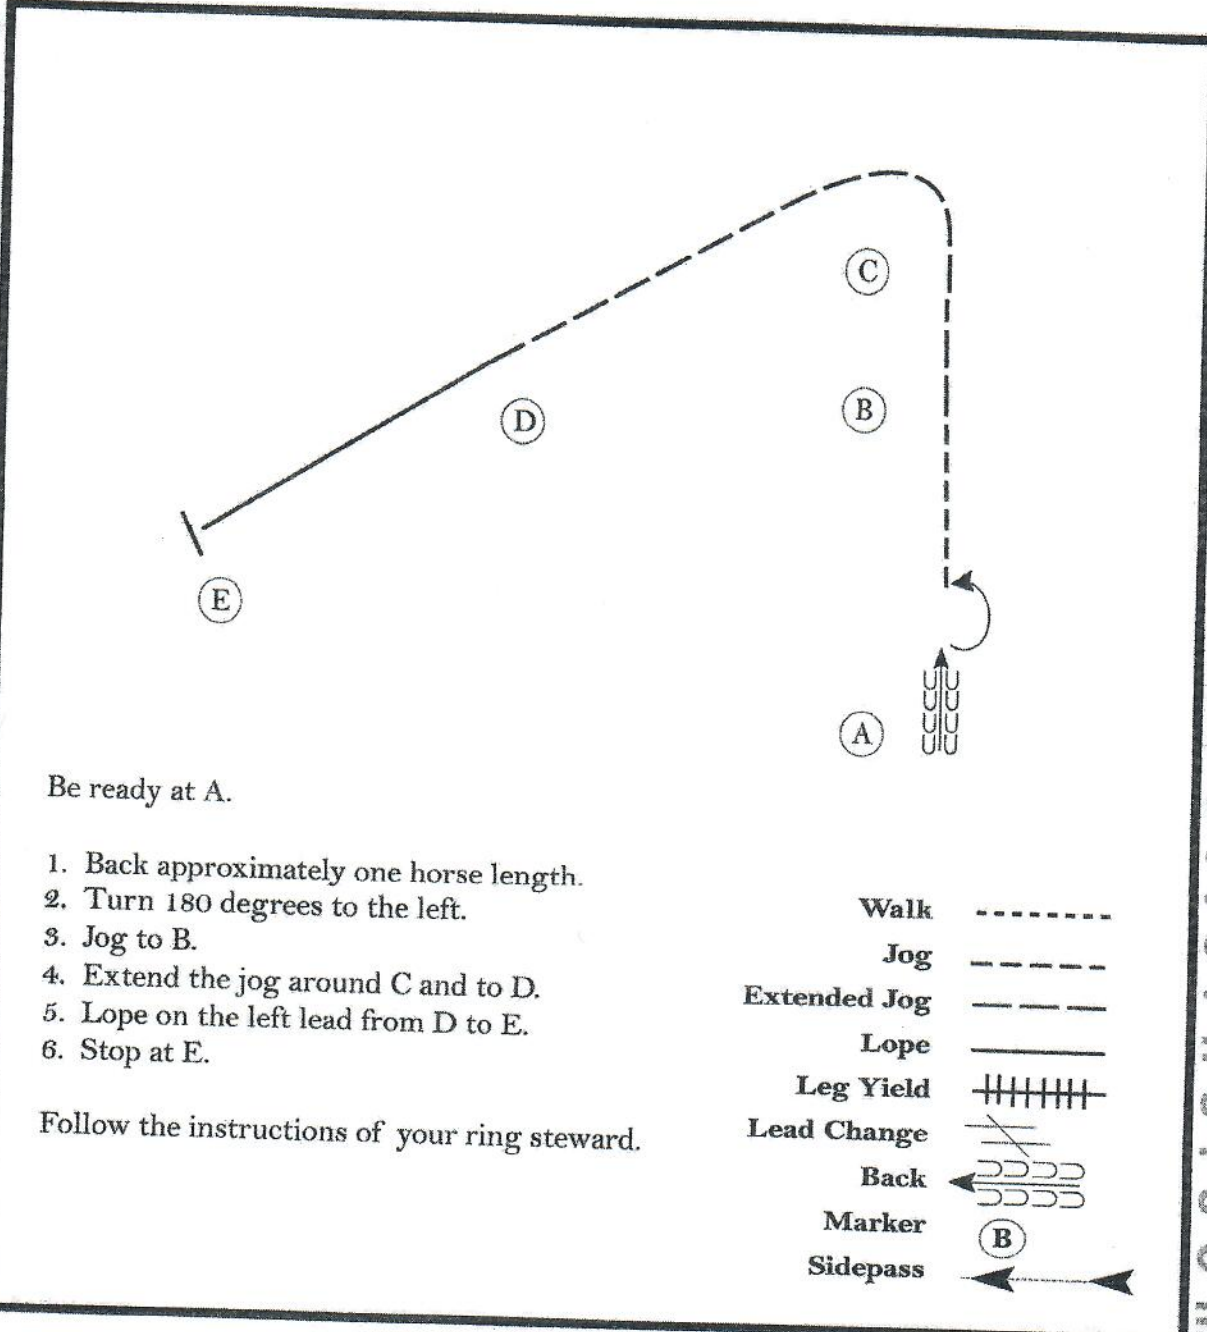

Show Date: 10-29-2021

www.HorseShowPatterns.com

www.HorseShowPatterns.com

Pattern Provided by:

DH

[WH/WT-41]

Oregon Pinto Horse Association

Western Horsemanship (326-332)

Show Date: 10-29-2021

w w w . H o r s e S h o w P a t t e r n s . c o m

w w w . H o r s e S h o w P a t t e r n s . c o m

Be ready at A.

1. Back approximately one horse length.
2. Turn 180 degrees to the left.
3. Jog to B.
4. Extend the jog around C and to D.
5. Lope on the left lead from D to E.
6. Stop at E.