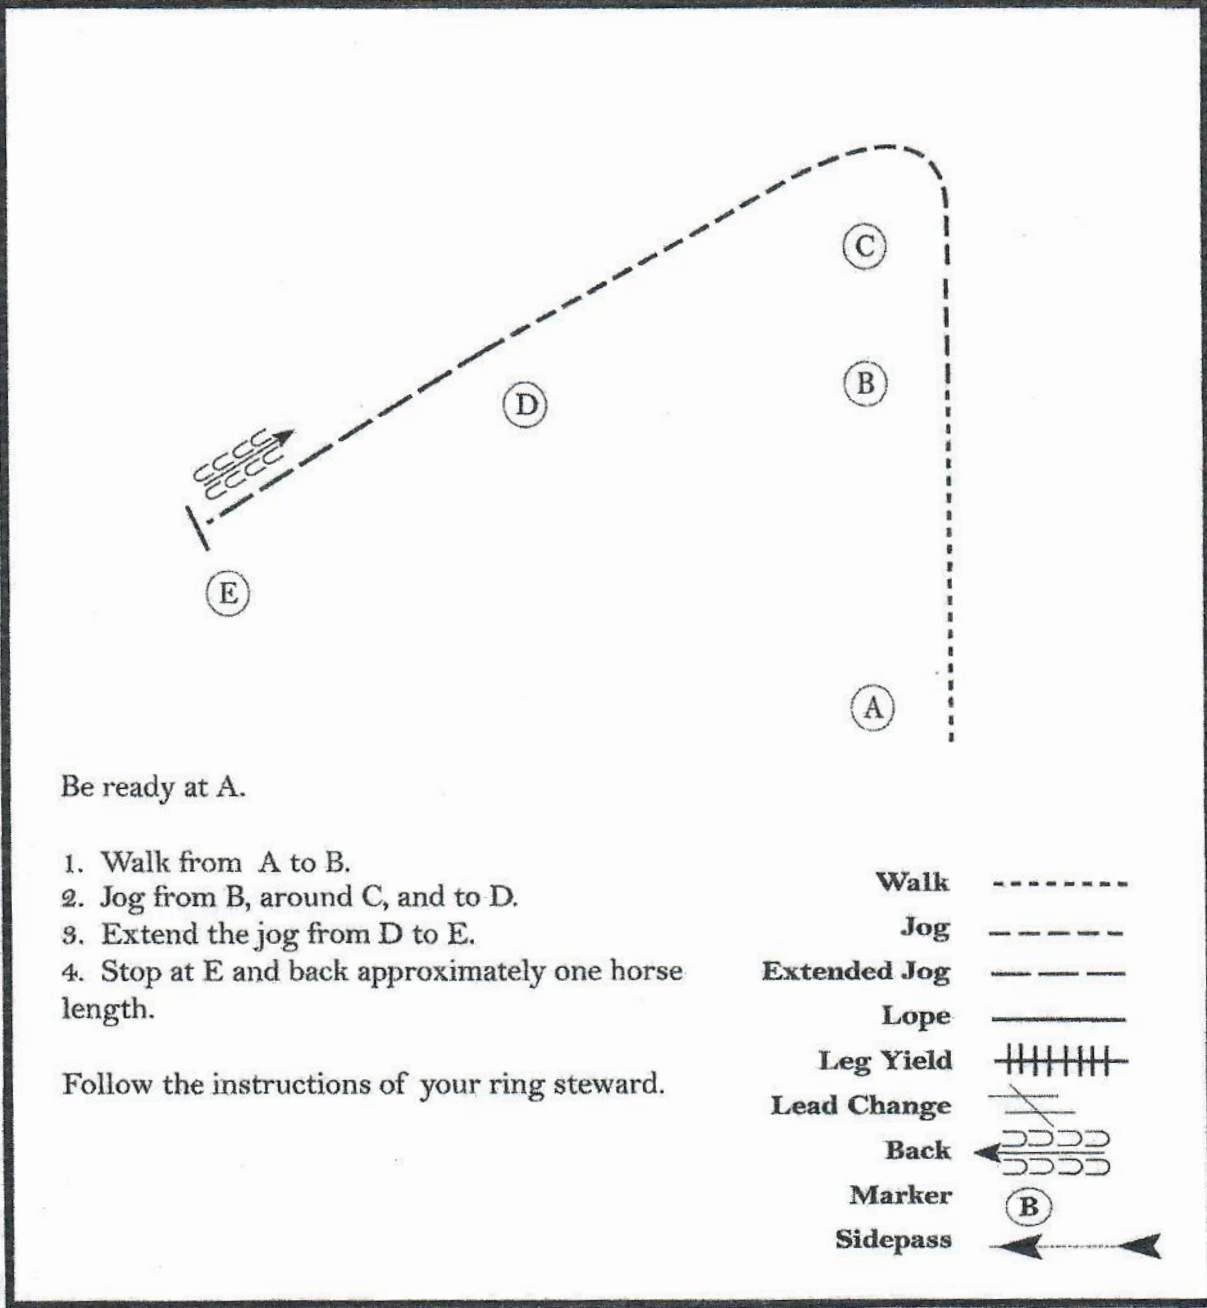

SPOOKTACULAR

**Pinto Jubilee & All Breed Horse Show
October 29-31, 2021**

PATTERN BOOK SUNDAY CLASSES

WWW.OREGONPINTO.COM

OBS. DRIVING

Class #
301-306

- 1). trot between cones
- 2). trot between poles and stop.
- 3). back 5 steps
- 4). WALK OUT - LEFT WHEEL Between poles
- 5). trot Around cones
- 6). WALK over bridge + trot out.

ALL REINSMANSHIP

Class
308-310
164

START
D. Working trot to first
cone, then Jog
trot around second cone

2.) Walk To Third cone
per drawn

Revised Pattern

Oregon Pinto Horse Association

W/T Western Horsemanship (321-325)

Show Date: 10-29-2021

www.HorseShowPatterns.com

www.HorseShowPatterns.com

Pattern Provided by:

DH

[WH/WT-41]

Oregon Pinto Horse Association

Western Horsemanship (326-332)