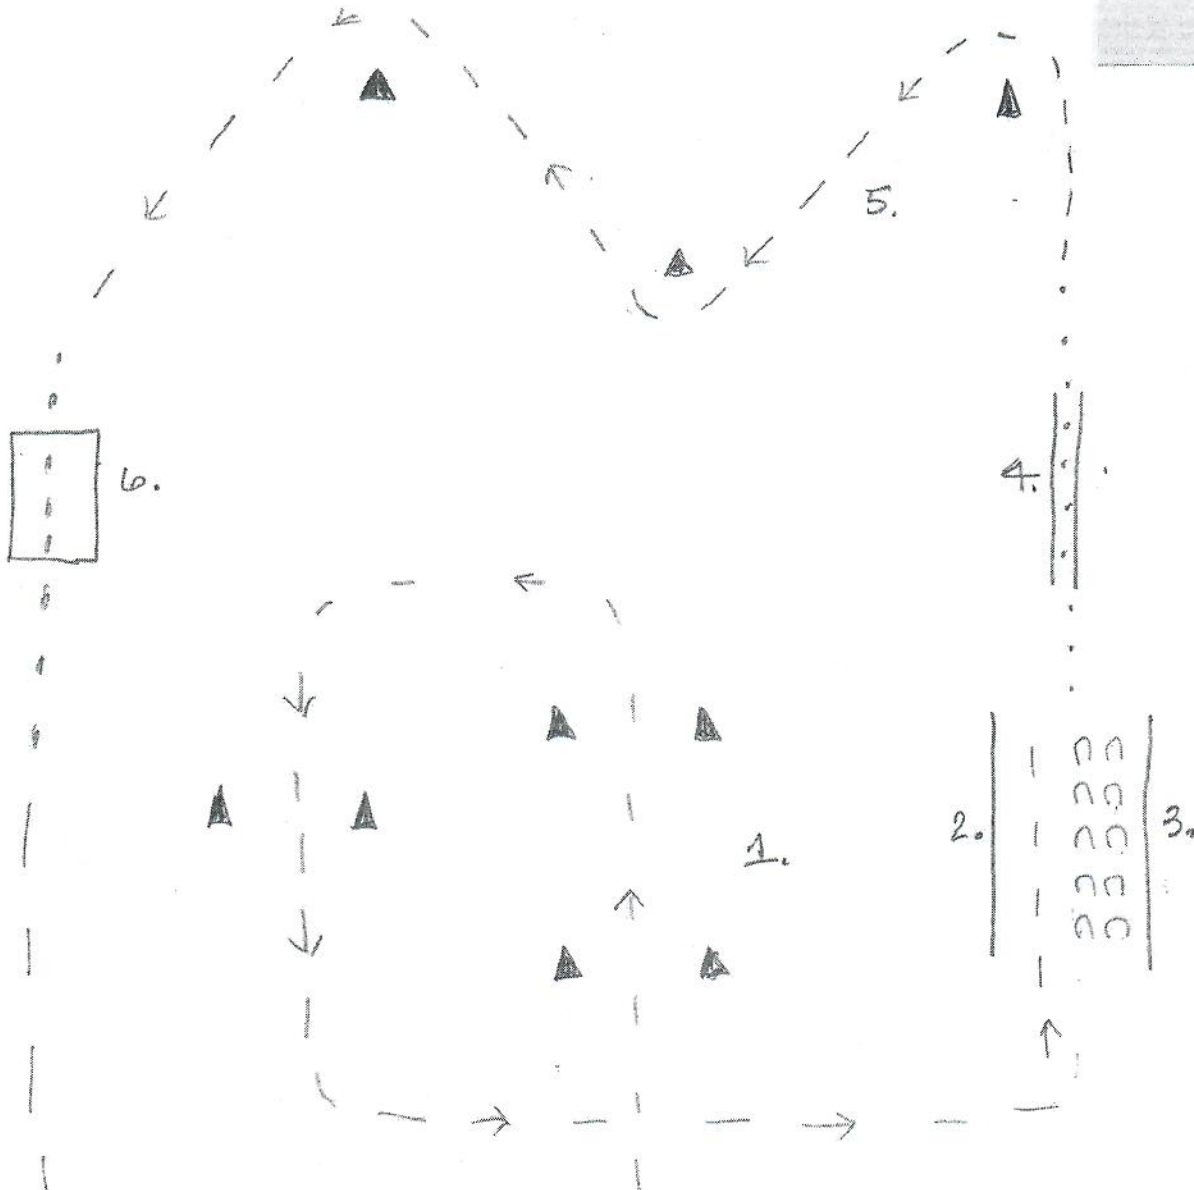

SPOOKTACULAR

**Pinto Jubilee & All Breed Horse Show
October 29-31, 2021**

PATTERN BOOK SUNDAY CLASSES

WWW.OREGONPINTO.COM

OBS. DRIVING

Class #
301-306

- 1). trot between cones
- 2). trot between poles and stop.
- 3). back 5 steps
- 4). WALK OUT - LEFT WHEEL Between poles
- 5). trot Around cones
- 6). WALK over bridge + trot out.

ALL REINSMANSHIP

Class
308-310
164

START
D. Working trot to first
cone, then Jog
trot around second cone

2.) Walk To Third cone
per drawn

Revised Pattern

Oregon Pinto Horse Association

W/T Western Horsemanship (321-325)

Show Date: 10-29-2021

www.HorseShowPatterns.com

www.HorseShowPatterns.com

Pattern Provided by:

DH

[WH/WT-41]

Oregon Pinto Horse Association

Western Horsemanship (326-332)

Show Date: 10-29-2021

w w w . H o r s e S h o w P a t t e r n s . c o m

w w w . H o r s e S h o w P a t t e r n s . c o m

Be ready at A.

1. Back approximately one horse length.
2. Turn 180 degrees to the left.
3. Jog to B.
4. Extend the jog around C and to D.
5. Lope on the left lead from D to E.
6. Stop at E.