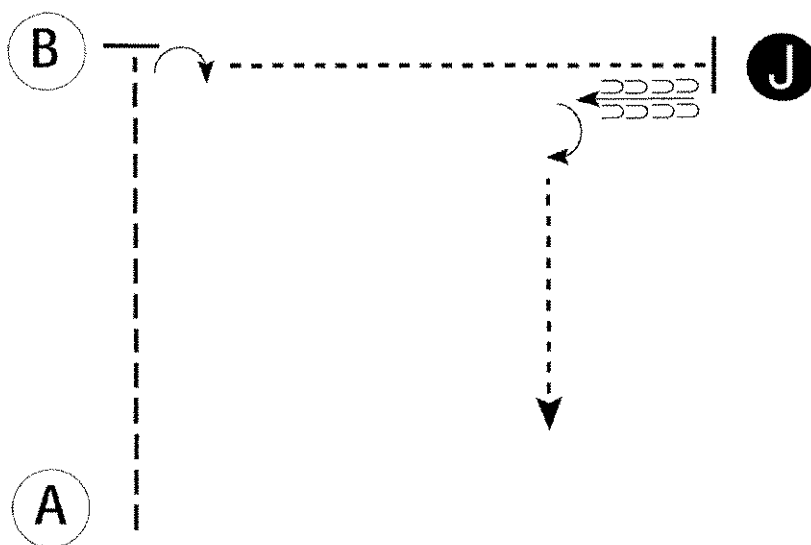

Lucky Leprechaun Pinto & Open Show

Best Showmanship W/T (AM W/T WALKS pattern cl#105) (Cl#104-108)

Show Date: 03-15-2019

WWW.HORSESHOWPATTERNS.COM

WWW.HORSESHOWPATTERNS.COM

Be ready at A.

1. Trot from A to B.
2. Stop at B and perform a 90 degree turn.
3. Walk to judge.
4. Stop and set up for inspection.
5. When dismissed, back approximately one horse length.
6. Perform a 90 degree turn and walk away.

Follow the directions of your ring steward.

Walk	-----
Trot	- - - - -
Back	← ≡ ≡ ≡
Marker	⊙ B
Judge	● J

[S/WT-56]

Pattern Provided by: