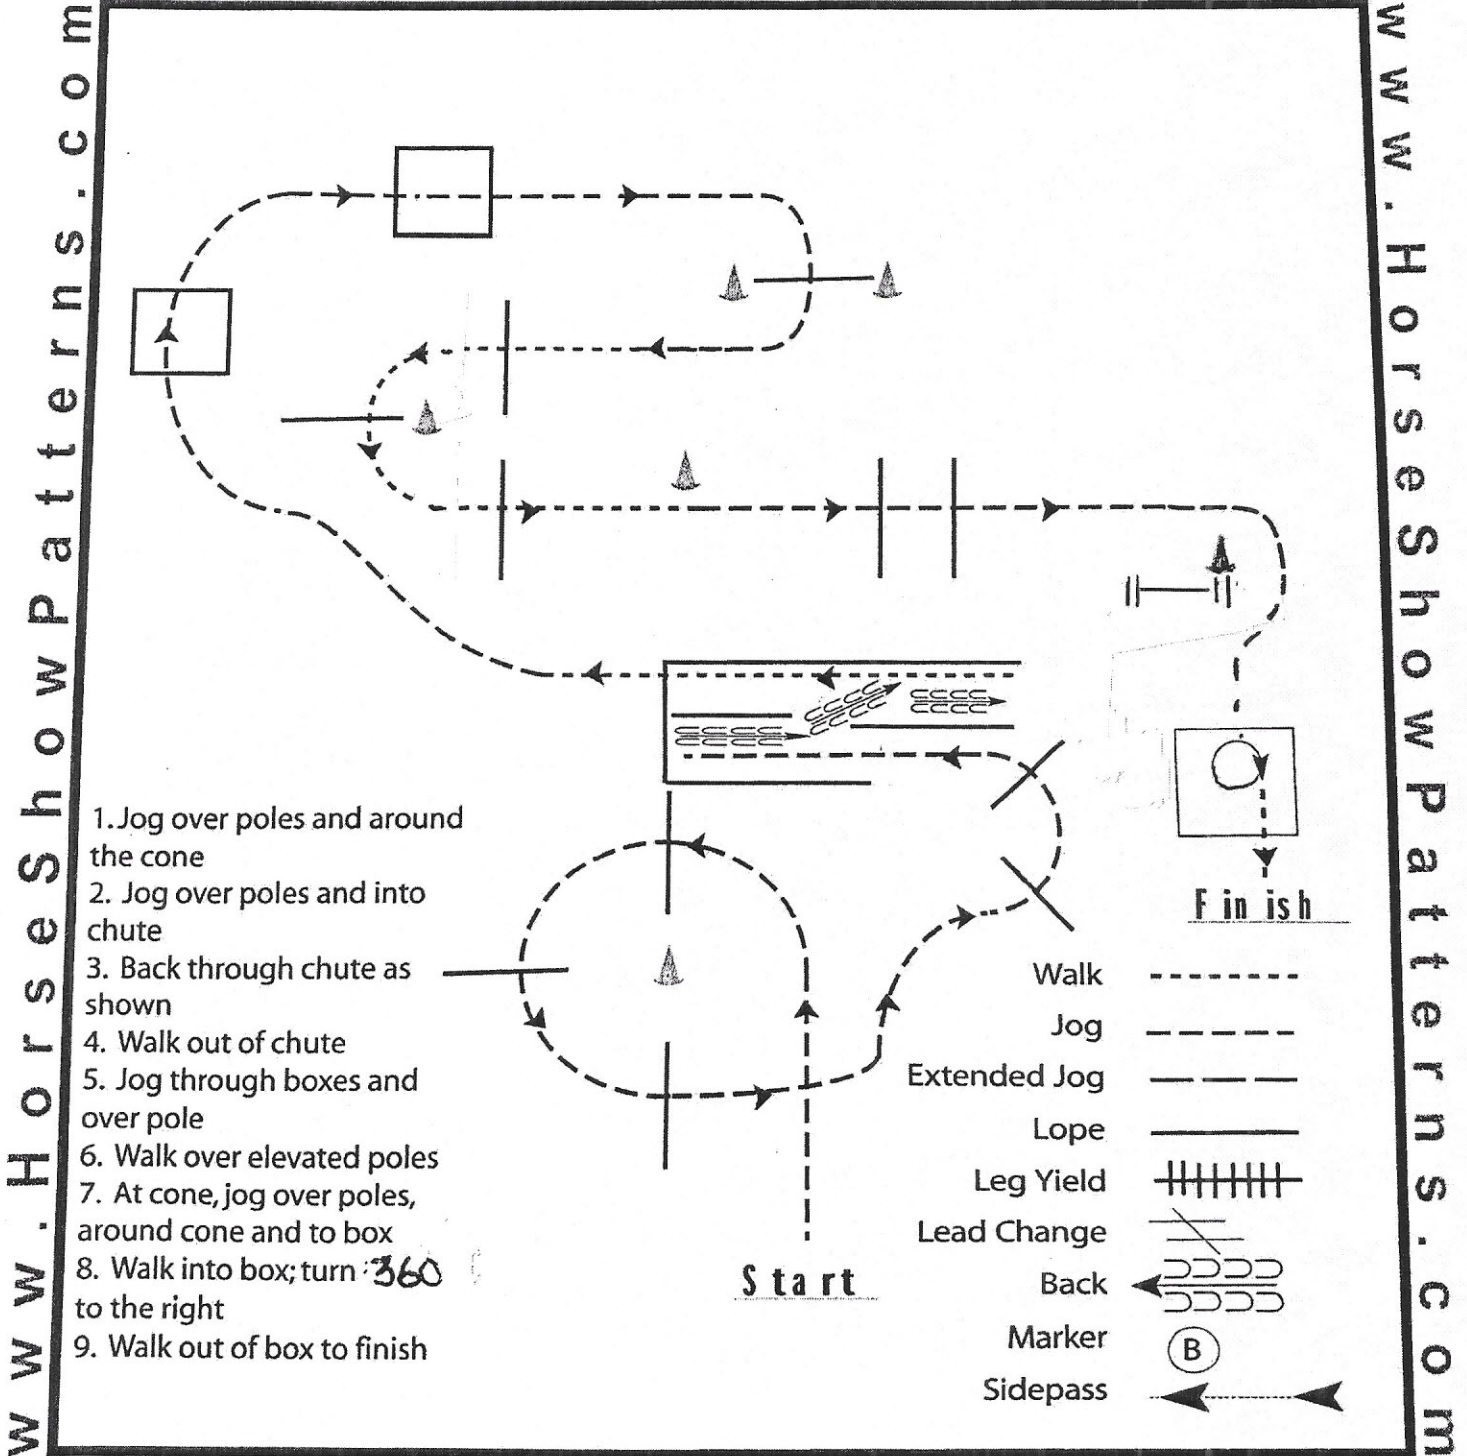

Lucky Leprechaun Pinto & Open Show

Trail (All Walk Trot)

Show Date: March 15-17 2019

Class 174, 175, 176,
177, 178

[T/WT-10]

Pattern Provided by: