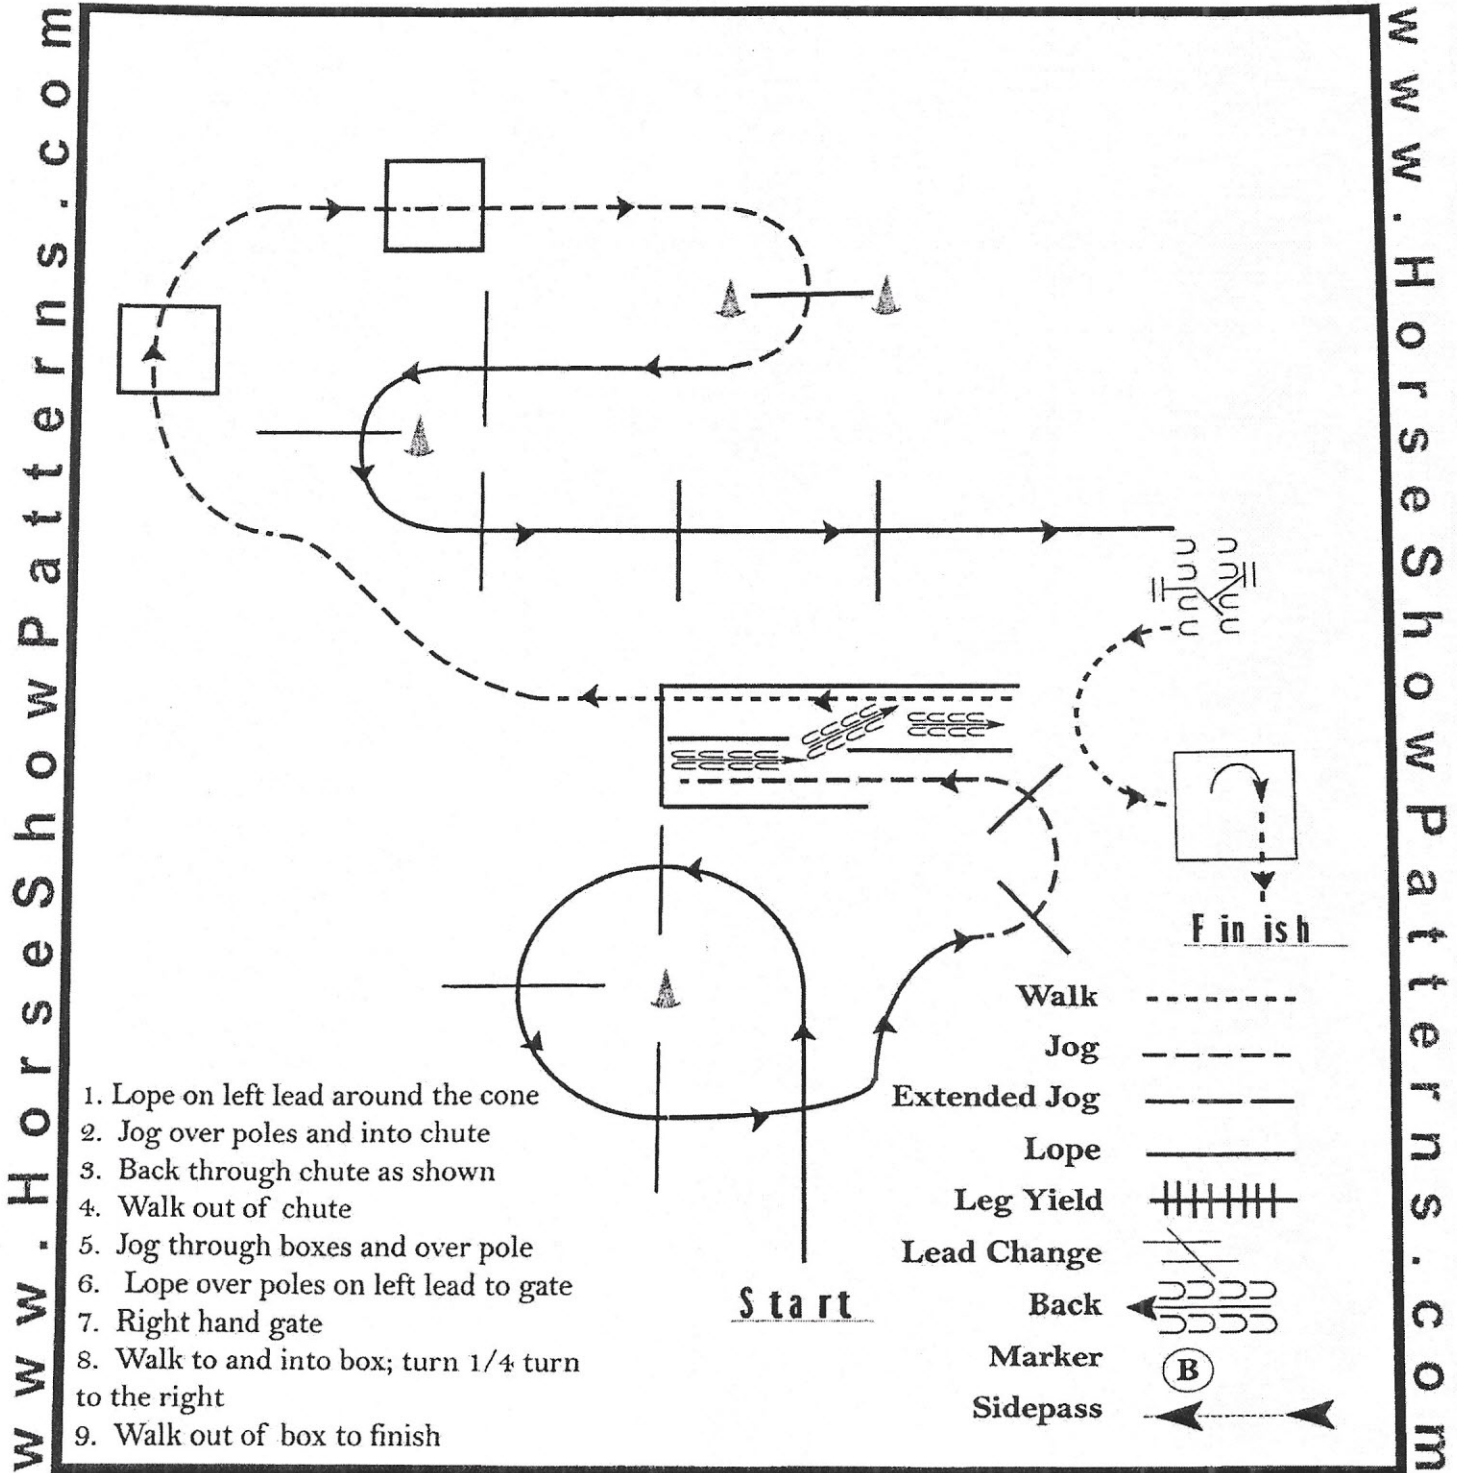

Class 169, 170, 171, 172, 173, 179, 180, 181  
**Lucky Leprechaun Pinto & Open Show**

Open, Nov Ama, Nov Youth, Youth, Amateur, *Solid*

Show Date: March 15-17 2019

[T/1-10]

**Pattern Provided by:**