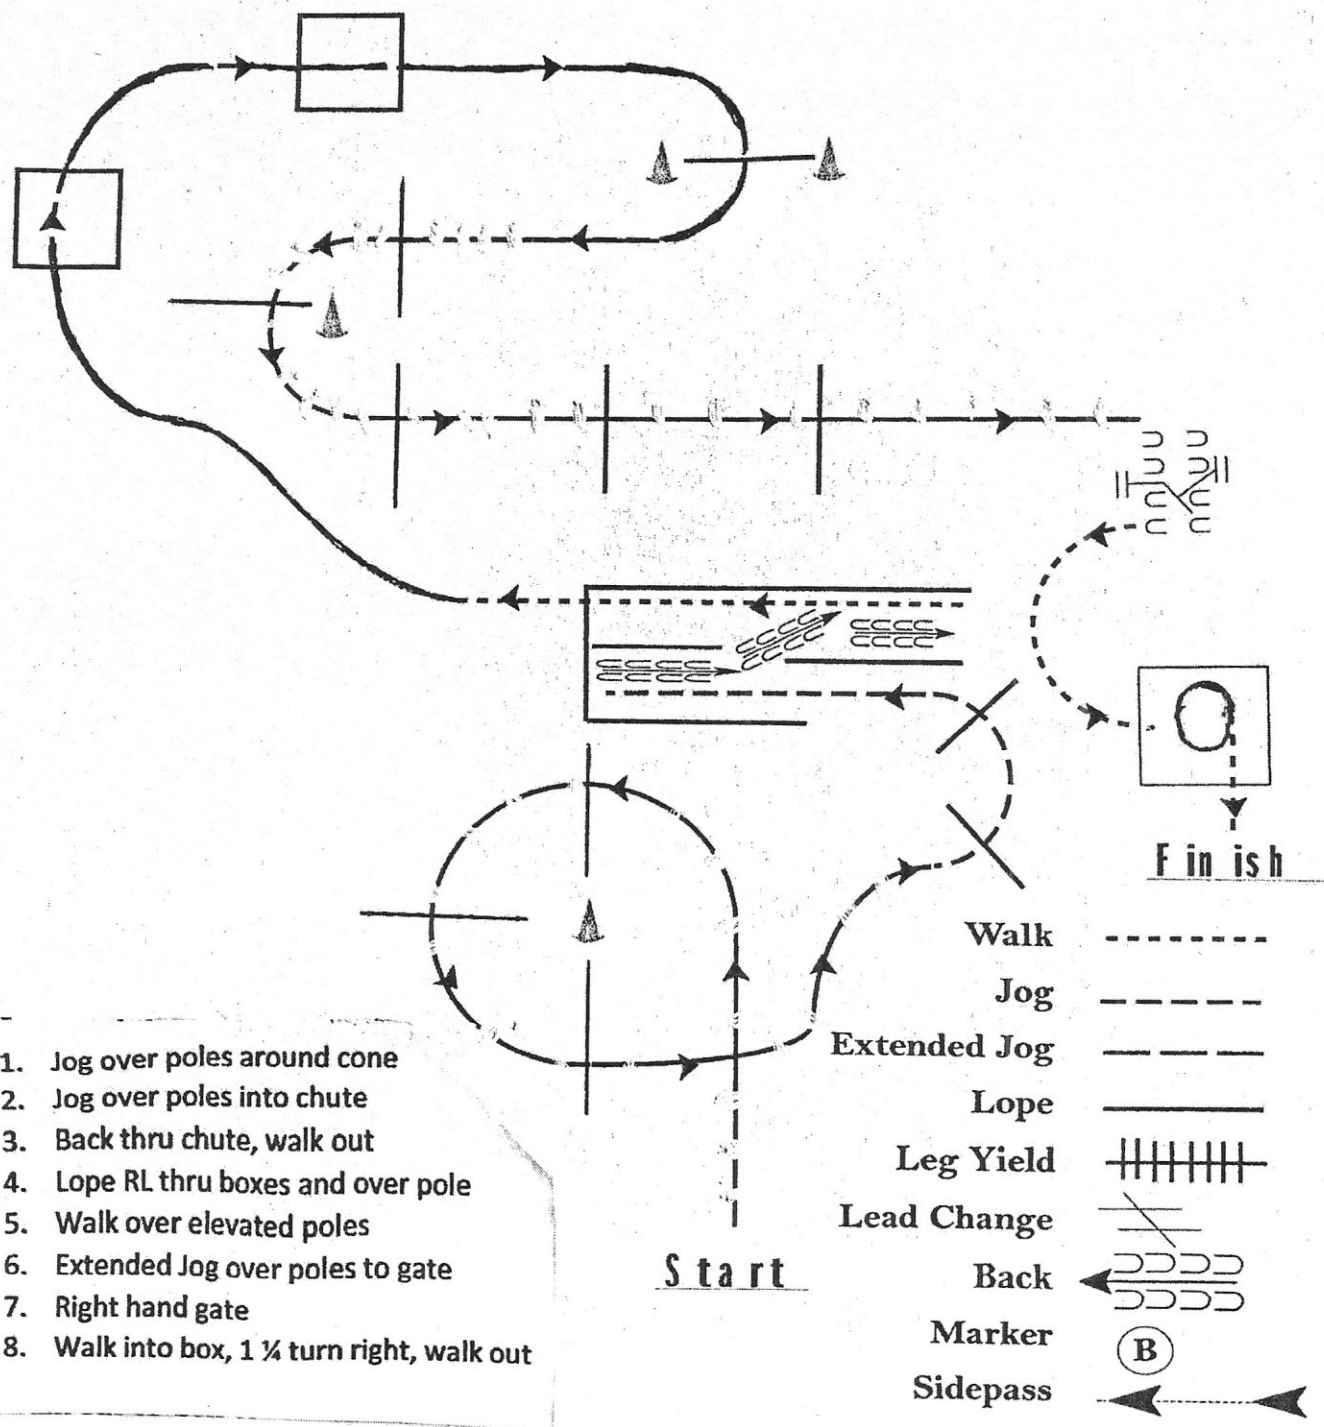

Lucky Leprechaun Pinto & Open

Show
All Ranch Trail

Class 166,167

Show Date: March 15-17 2019

168

www.HorseShowPatterns.com

1. Jog over poles around cone
2. Jog over poles into chute
3. Back thru chute, walk out
4. Lope RL thru boxes and over pole
5. Walk over elevated poles
6. Extended Jog over poles to gate
7. Right hand gate
8. Walk into box, 1 1/4 turn right, walk out

Pattern Provided by: