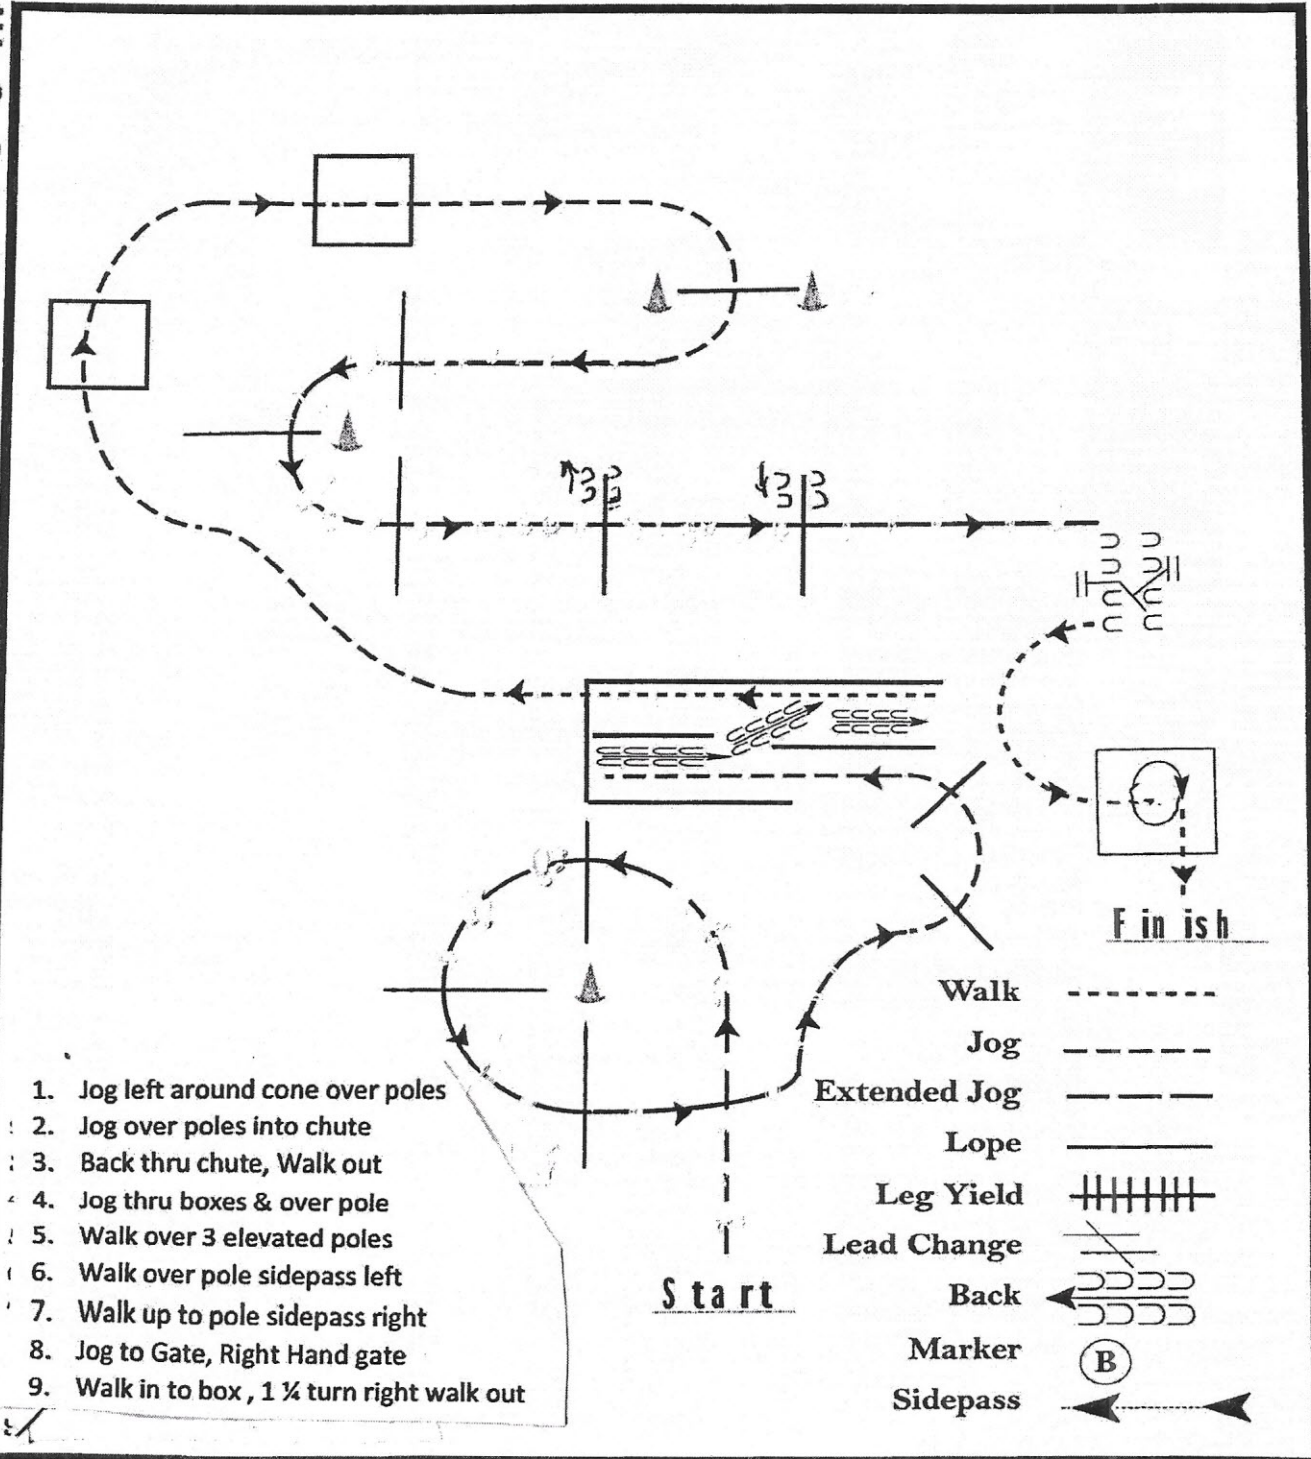

Lucky Leprechaun Pinto & Open Show

All Mini-Pony Trail

Show Date: March 15-17 2019

Class 158, 160, 161
162, 163,
164, 165

www.HorseShowPatterns.com

www.HorseShowPatterns.com

1. Jog left around cone over poles
2. Jog over poles into chute
3. Back thru chute, Walk out
4. Jog thru boxes & over pole
5. Walk over 3 elevated poles
6. Walk over pole sidepass left
7. Walk up to pole sidepass right
8. Jog to Gate, Right Hand gate
9. Walk in to box, 1 ¼ turn right walk out

Walk	-----
Jog	- - - - -
Extended Jog	- - - - -
Lope	_____
Leg Yield	
Lead Change	///
Back	←←←
Marker	(B)
Sidepass	←-----→

Pattern Provided by:

[T/1-10]