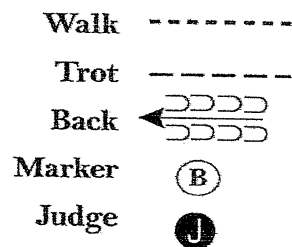

Follow the instructions of your ring steward.

Pattern Provided by:

JUDGE CURT SUMMERS

OPtHA Autumn Classic Pinto Open Show

Western Showmanship Classes 109, 110, 111 & 112

September 20, 21 & 22, 2019

www.horsethowsipatterns.com

www.horsethowsipatterns.com

Be ready at A.

1. When acknowledged, walk until horse's hip is even with Judge.
2. Perform a 90 degree turn.
3. Back approximately two horse lengths.
4. Stop and perform a 270 degree turn.
5. Trot in a half circle to Judge.
6. Stop and set up for inspection.
7. When dismissed, perform a 180 degree turn and walk straight away from judge.