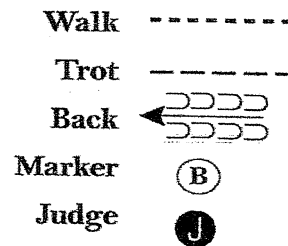

Follow the instructions of your ring steward.

Walk -----
Trot - - - - -
Back ← 
Marker (B)
Judge (J)

105 walk only

Pattern Provided by:
JUDGE CURT SUMMERS

[S/WT-68]

OPtHA Autumn Classic Pinto Open Show

Western Showmanship Classes 100,101,102,103

September 20, 21 & 22, 2019

W W W . H O R S E S H O W P A T T E R N S . C O M

W W W . H O R S E S H O W P A T T E R N S . C O M

Be ready at A.

1. When acknowledged, walk until even with Judge.
2. Stop and perform a 270 degree turn.
3. Walk approximately two horse lengths.
4. Stop and perform a 90 degree turn.
5. Trot in a half circle to Judge.
6. Stop and set up for inspection.
7. When dismissed, perform a 180 degree turn and walk straight away from judge.

Follow the instructions of your ring steward.

Pattern Provided by:

JUDGE CURT SUMMERS

OPtHA Autumn Classic Pinto Open Show

Western Showmanship Classes 109, 110, 111 & 112

September 20, 21 & 22, 2019

www.horsethowsipatterns.com